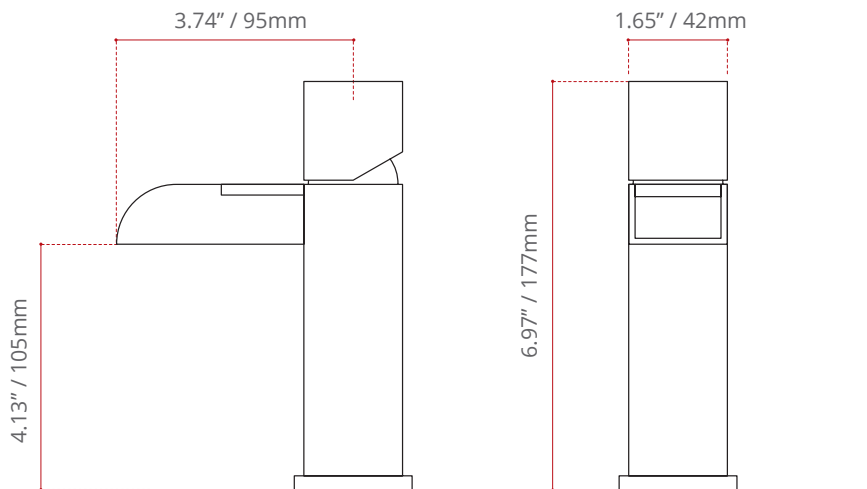

DESCRIPTION:

- Single hole faucet with waterfall spout
- Single square handle for a sleek look
- Brass body with chrome finish
- High quality, drip-free ceramic cartridge
- Corrosion & discolouration resistant
- Complies with CSA & IAPMO standards

PRESSURE:

60 PSI

FLOW RATE:

4.3 LPM

SHIPPING INFORMATION:

- Length: 12.2" / 310mm
- Width: 7.09" / 180mm
- Height: 2.76" / 70mm
- Net Weight: 1.21 kg / 2.6 lbs.
- Gross Weight: 1.43 kg / 3.15 lbs.

DISCLAIMER:

Measurements may vary \pm 1/4"
(Diagram Not to scale)